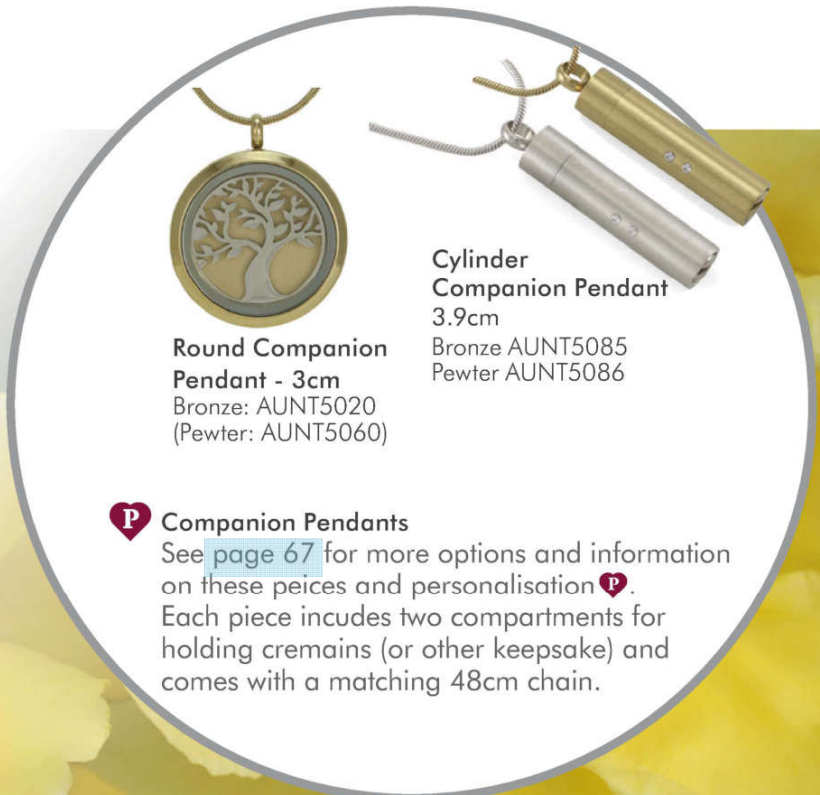

Round Companion Pendant - 3cm
Bronze: AUNT5020
(Pewter: AUNT5060)

Cylinder Companion Pendant
3.9cm
Bronze AUNT5085
Pewter AUNT5086

P Companion Pendants
See [page 67](#) for more options and information on these pieces and personalisation **P**.
Each piece includes two compartments for holding cremains (or other keepsake) and comes with a matching 48cm chain.