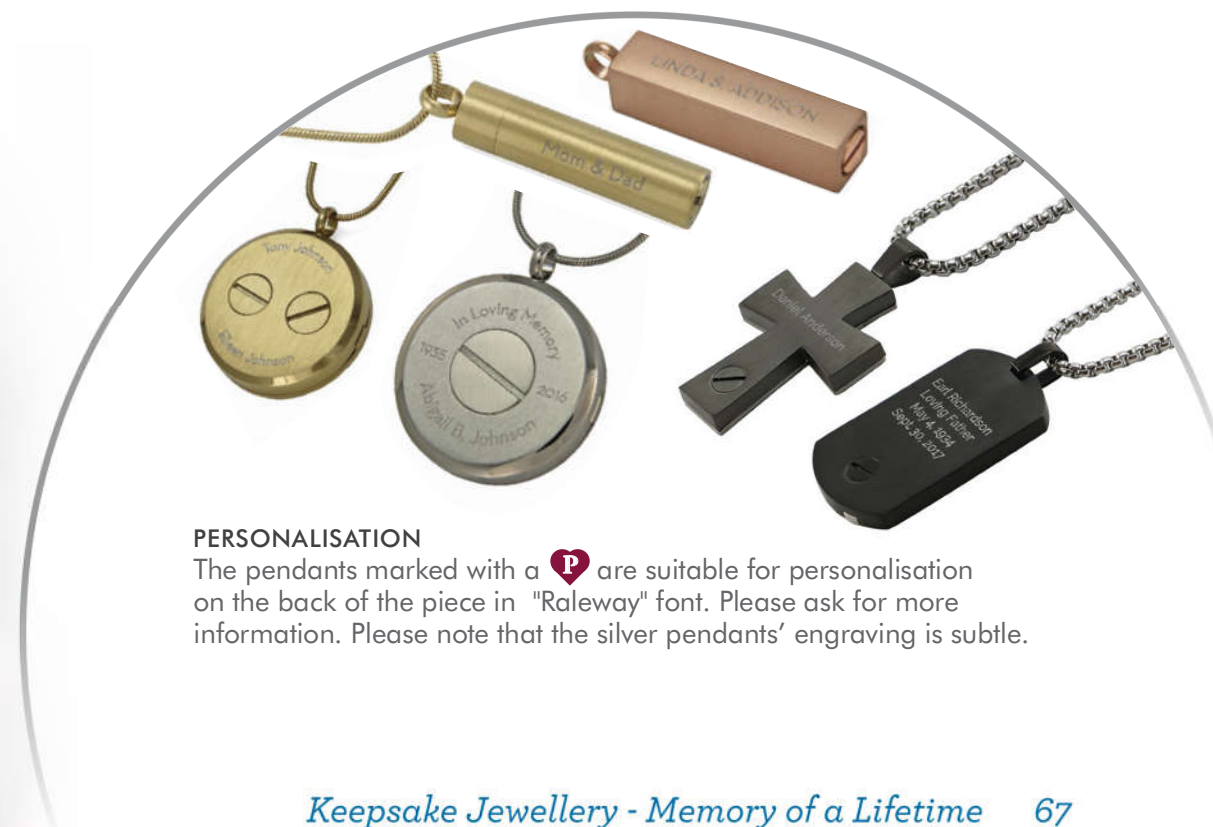

PERSONALISATION

The pendants marked with a **P** are suitable for personalisation on the back of the piece in "Raleway" font. Please ask for more information. Please note that the silver pendants' engraving is subtle.