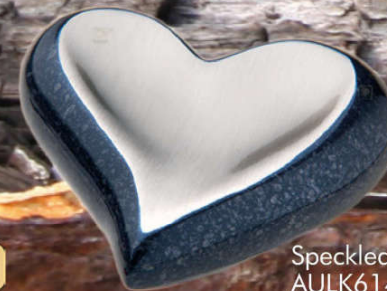

Speckled Indigo
AULK614