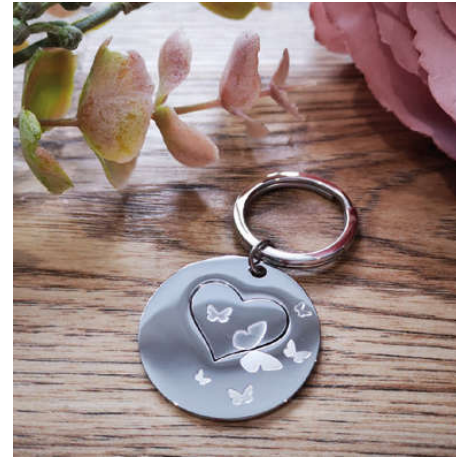

# Heart in their Hand

Created by a mum who, when she lost her son, wanted a way to stay connected. Heart in their Hand gives you a way to feel close to your loved one by placing the pop out heart in their hand and keeping the rest safe with you.