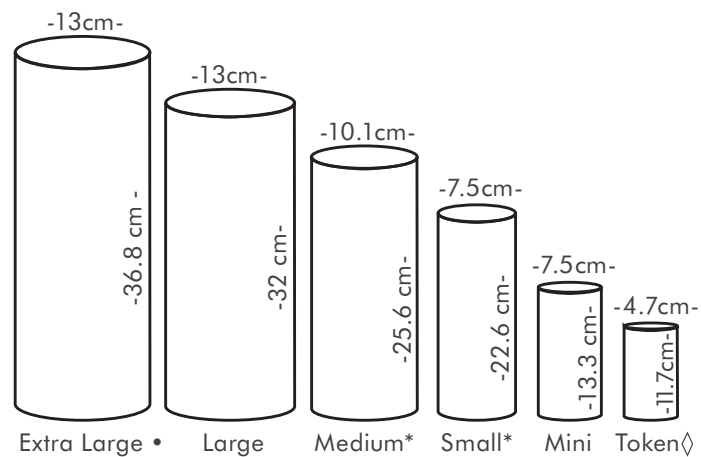

Sizing

Large and Mini available for all tube styles. Other sizes available as noted only.

Tube's surface can be written on by hand.