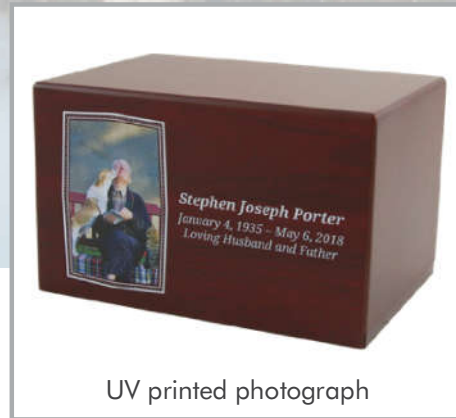

## ANGELINA KEEPSAKE

(resin)  
23.6x9.1cm

The Angelina keepsake  
features a peaceful,  
elegant angel in three  
glossy shades; Pearl,  
Blush and Silver Bronze.

Engraved personal message

Your loved one's handwriting engraved