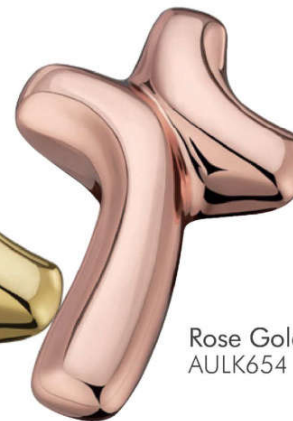

## STARS

(brass)  
8.9cm (wide)

Bright Silver  
AULK621

Brushed  
Gold  
AULK620

Silver  
AULH1010

Brushed  
Gold  
AULH1011

## HEART STANDS

(brass)  
4cm (high) x 5.4cm (wide)

Bright Silver  
AULK652

Bright Gold  
AULK653

Rose Gold  
AULK654

## LOVECROSS™

(brass)  
10.16cm (high)

Bright Gold  
AULK602

Bright Silver  
AULK603

Ornate Floral  
AULH250

Returning Home  
AULK632

Flying Doves  
AULH572

Blessings Pearl  
AULK290 - AULM290 - AULA290