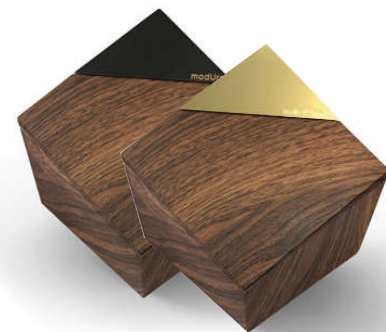

PREMIUM Wood Print: AUMUMP5
LUX TOP: AUMUMPL5