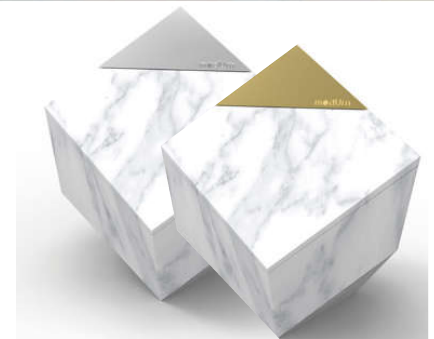

PREMIUM Marble Print: AUMUMP6
LUX TOP: AUMUMPL6

MODURN (High Impact ABS Plastic) 19cm x 16.3 x 16.3cm